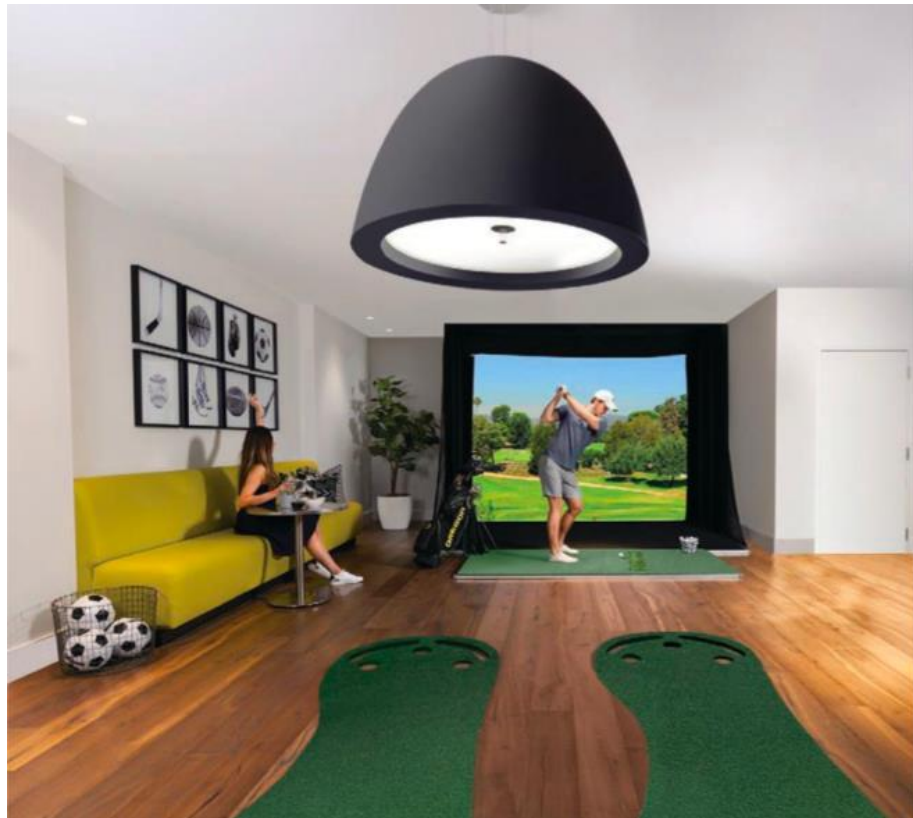

MODERN LUXURY

OCEAN DRIVE

#OCEANDRIVEMAN
OCEANDRIVE.COM

JIMMY BUTLER

Man Cave

WHETHER YOU'RE AN AVID GOLFER, ADRENALINE JUNKIE, BOOKWORM OR YACHTER, THESE FOUR RESIDENTIAL BUILDINGS BOAST AMENITIES FOR EVERY TYPE OF MAN TO FEEL AT HOME.

BY EMILY CHRISTENSEN

PANORAMA TOWER

Panorama Tower prides itself on being the tallest building in Florida, soaring 85 stories. This chic luxury residential rental building located along Brickell Bay Drive offers exquisite interiors and endless amenities—one of the most exciting being an interactive golf simulator. In Panorama Tower's sports room, residents can perfect their golf swing from the comfort of their own homes. The simulator is complete with a set of golf clubs that allows golfers to aim at a range of targets, practice on various top-ranked championship courses and experience 3D flyover views, granting you the perfect leg up for your next competition. Within the expansive sports and game room, residents can also find a billiards table and foosball, providing a casual place to catch up with friends on the weekend. For the urban-dwelling man, Panorama Tower delivers nothing short of luxurious city living with top-tier amenities. *1100 Brickell Bay Drive, Miami, @panoramatower* ■